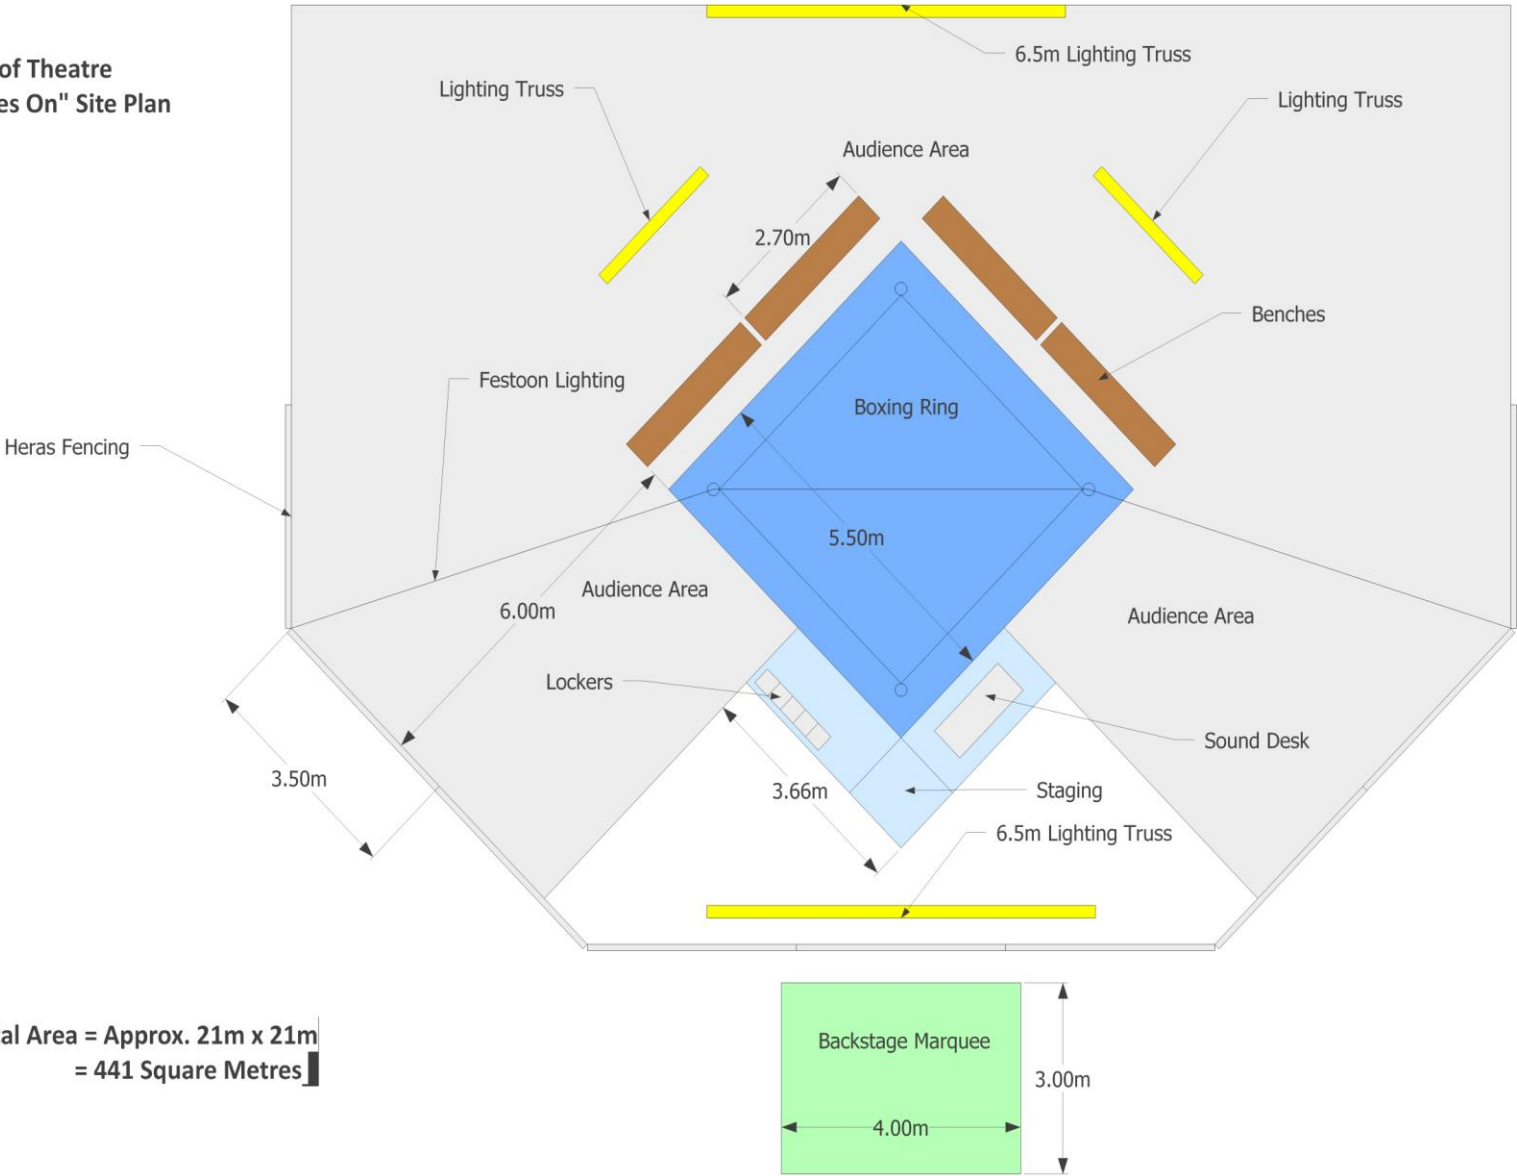

Ragroof Theatre
"Gloves On" Site Plan

Total Area = Approx. 21m x 21m
= 441 Square Metres

Ragroof Theatre
"Gloves On"
Audience front view

Ragroof Theatre
"Gloves On"
Angled view