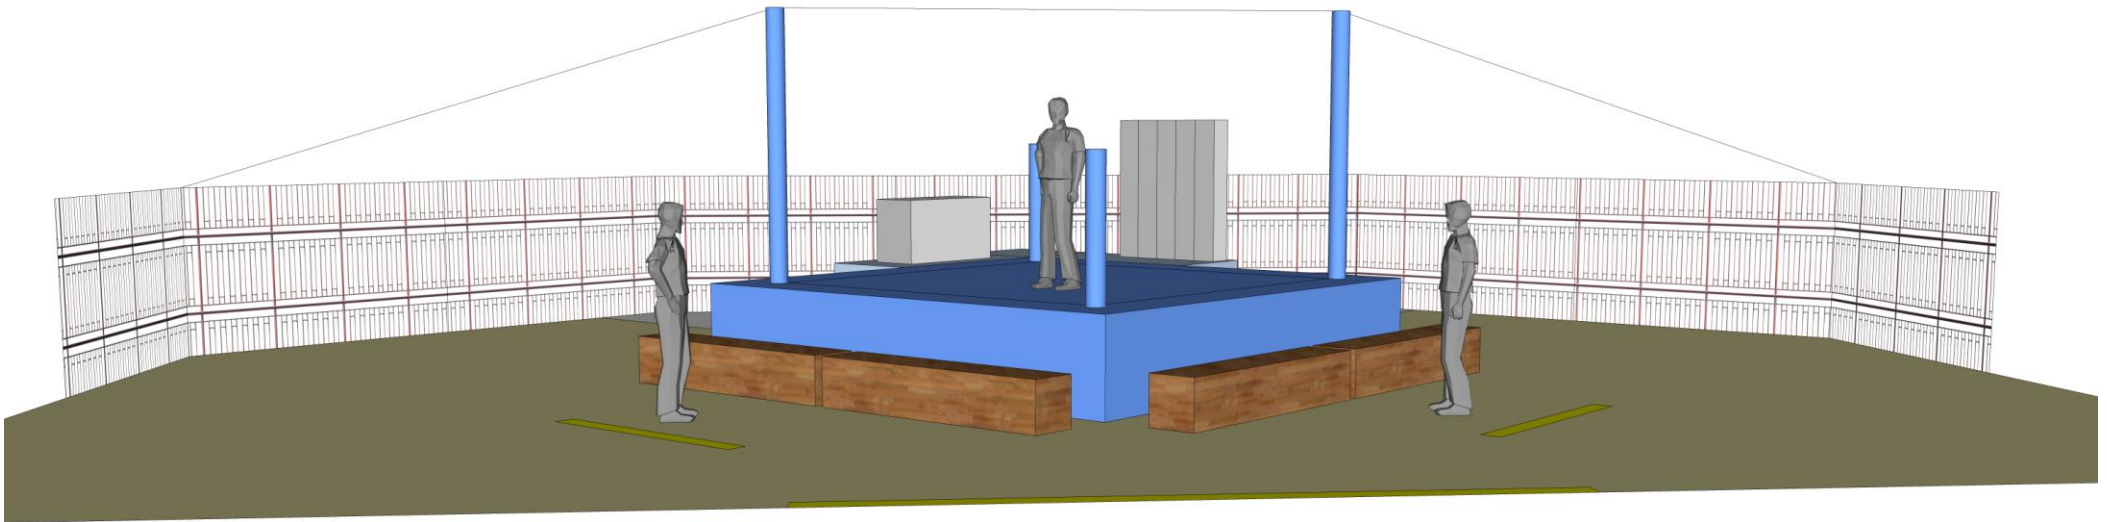

Ragroof Theatre
"Gloves On" Site Plan

Total Area = Approx. 21m x 21m
= 441 Square Metres

Ragroof Theatre
"Gloves On"
Audience front view

Ragroof Theatre
"Gloves On"
Angled view